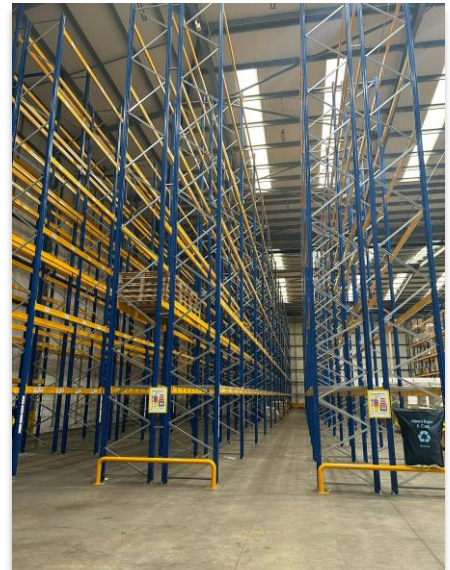

MINICLIPPER LOGISTICS BURTON-UPON-TRENT, DE14 2DW

2500 pallet spaces available now!

- 2500 pallet spaces available (standard / euro) in shared-user site, VNA racked to SEMA standards (*opportunity to adapt lower and high-level racking to accommodate shelving for small pick faces / pallets over 1.6m*)
- Recently modernised and immaculate site including cross docking area with six dock levellers, 14m to eaves, fully equipped offices, meeting rooms and car parking spaces available, ANPR security and CCTV in place covering all areas
- Warehousing fulfilment services including container receipt & destuffing, pallet in / pallet, stock picking at item, case and pallet level for B2B & B2C distribution, e-commerce services and full suite of Value-Added Services
- OpenWMS by Advanced offers real time stock movement visibility, tailored KPI reporting and perpetual inventory functionality enabling full transparency of customer products.
- Onsite transport operation for palletised domestic and international deliveries, and integration with leading parcel carrier services for carton deliveries