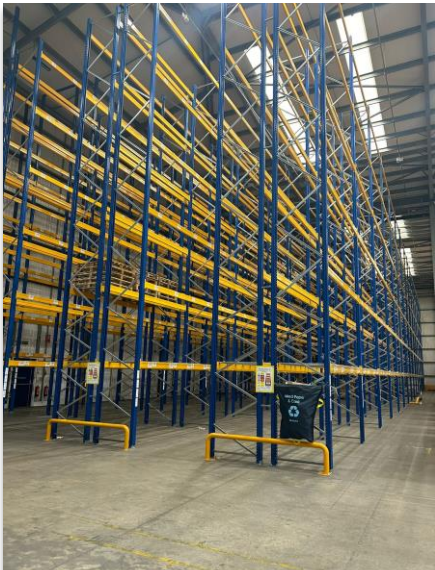

MINICLIPPER LOGISTICS BURTON-UPON-TRENT, DE14 2DW

2500 pallet spaces available now!

- 2500 pallet spaces available (standard / euro) in shared-user site, VNA racked to SEMA standards (*opportunity to adapt lower and high-level racking to accommodate shelving for small pick faces / pallets over 1.6m*)
- Recently modernised and immaculate site including cross docking area with six dock levellers, 14m to eaves, fully equipped offices, meeting rooms and car parking spaces available, ANPR security and CCTV in place covering all areas
- Warehousing fulfilment services including container receipt & destuffing, pallet in / pallet, stock picking at item, case and pallet level for B2B & B2C distribution, e-commerce services and full suite of Value-Added Services
- OpenWMS by Advanced offers real time stock movement visibility, tailored KPI reporting and perpetual inventory functionality enabling full transparency of customer products.
- Onsite transport operation for palletised domestic and international deliveries, and integration with leading parcel carrier services for carton deliveries